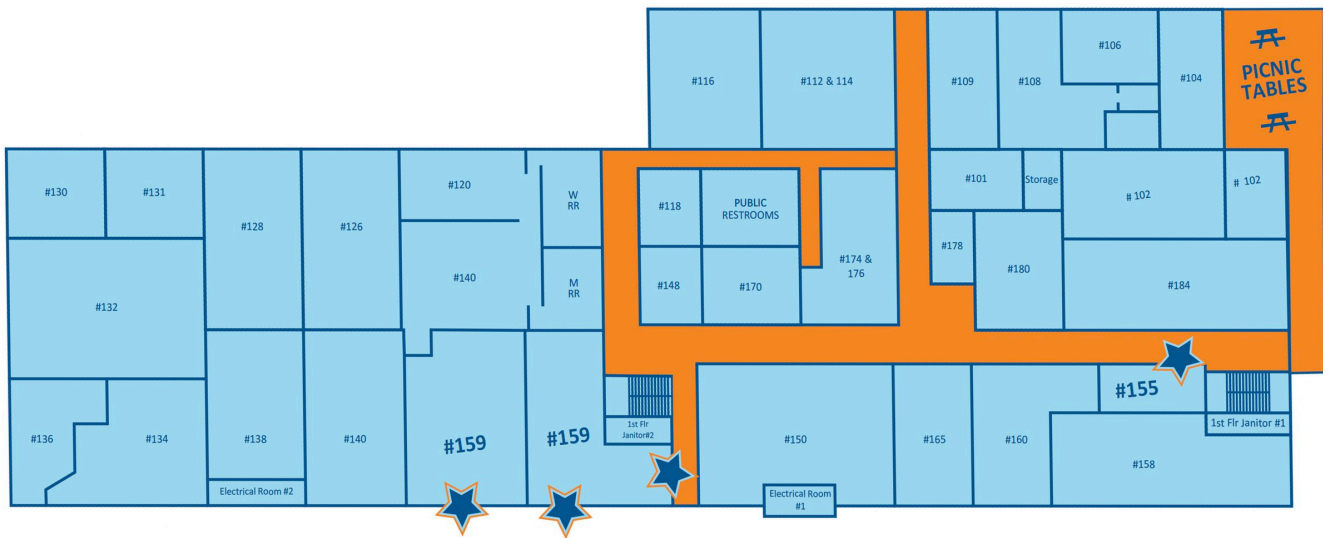

Deep Relief // Peak Performance is located in the Aloha 'Aina Center on the same side of the road as the Haiku Post Office and NUKA.

Suite #159: Gym Space, Studio Space and Office Room // Classes, Assessments, Personal Training, Blend Sessions, & Physical Therapy as well as some Massage appointments!

Easiest way to find us is to park in the back of the parking lot and walk up the alleyway behind the building. Look for the big tire and ice tub on your right, and our blue gym door on the left.

Suite #155: Massage Room // Most Massage and Treatment appointments

Enter the front of the building by Veg Out or Wailuku Coffee Company. Turn left in the main hallway and look for the Deep Relief // Peak Performance window stickers. The massage room is the last room on your right before the building stairs. If you enter the side of the building near the green picnic tables, our massage room is the first door on your left.