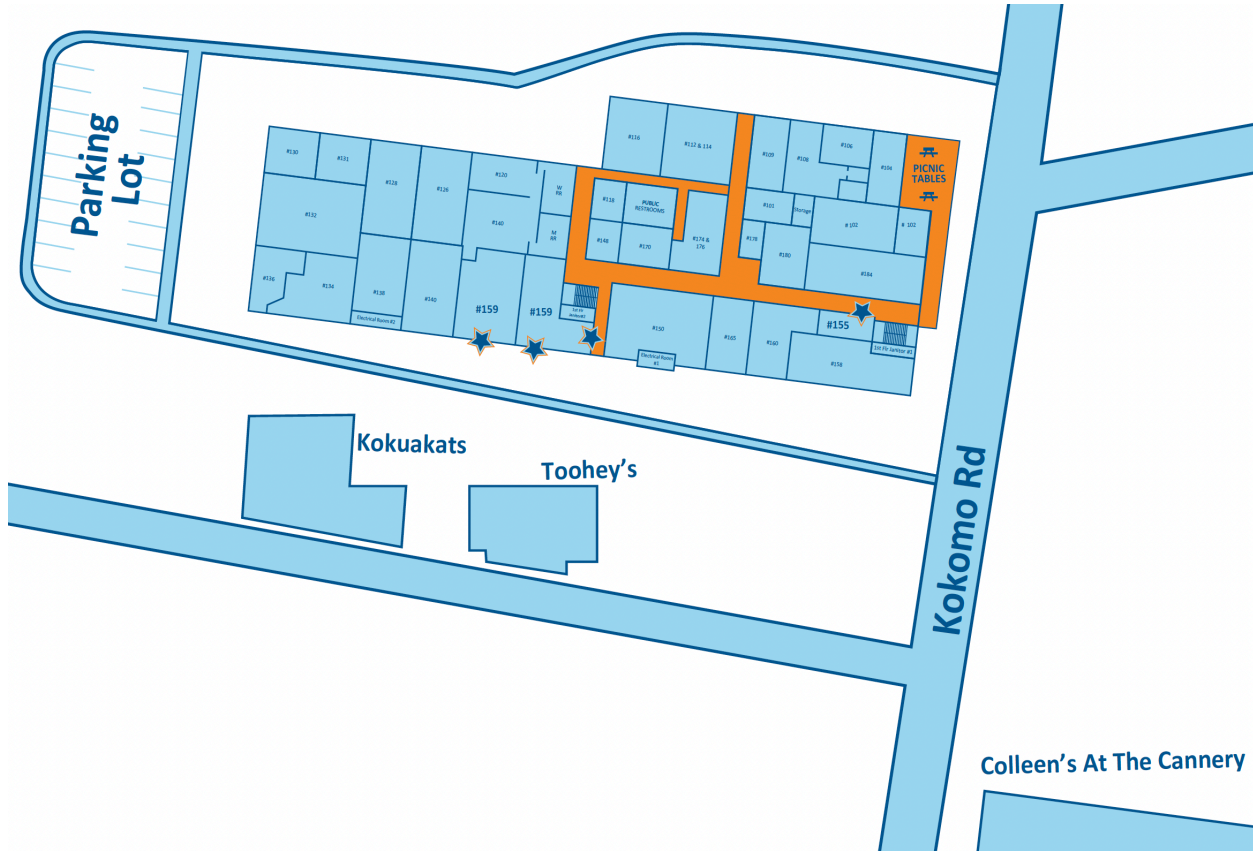

Deep Relief // Peak Performance is located in the Aloha 'Aina Center on the same side of the road as the Haiku Post Office and NUKA.

Suite #159: Gym Space, Studio Space and Office Room // Classes, Assessments, Personal Training, Blend Sessions, & Physical Therapy as well as some Massage appointments!

Easiest way to find us is to park in the back of the parking lot and walk up the alleyway behind the building. Look for the big tire and ice tub on your right, and our blue gym door on the left.

Suite #155: Massage Room // Most Massage and Treatment appointments

Enter the front of the building by Veg Out or Wailuku Coffee Company. Turn left in the main hallway and look for the Deep Relief // Peak Performance window stickers. The massage room is the last room on your right before the building stairs. If you enter the side of the building near the green picnic tables, our massage room is the first door on your left.